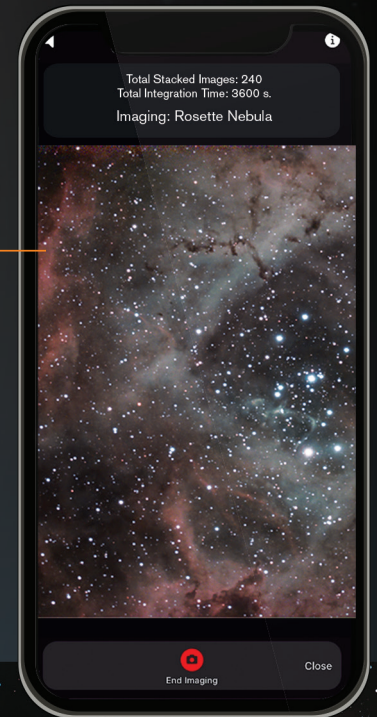

INTRODUCING

CELESTRON
origin

INTELLIGENT HOME OBSERVATORY

- Sony CMOS sensor
- Patented StarSense sky recognition technology
- Filter drawer

- Integrated smart dew heater and dew shield

- Patented 6" f/2.2 RASA optics

- Onboard computer
- Automatic, AI-powered image processing
- Motorized autofocuser
- Dual cooling fans

- Built-in 97.9 Wh LiFePO4 battery
- Wi-Fi

- Celestron Origin app powered by SkySafari™

Stargazing and Astroimaging
REDEFINED

Meet Celestron Origin, the intelligent, all-in-one home observatory that captures stunning views of celestial objects and delivers them to your phone or tablet in seconds. This revolutionary system replaces both visual observing and astroimaging with one grab-and-go package. Origin shows you more detail than you'd see through a much larger telescope under much darker skies—and allows you to save and share those images, too. And because it's powered by Celestron, the performance—and your results—are simply unmatched. Join us on this new journey of discovery.

Watch the video at
celestron.com/origin

ACTUAL IMAGES CAPTURED WITH CELESTRON ORIGIN WITHOUT ADDITIONAL PROCESSING

**A LEGACY OF INNOVATION,
A NEW ERA OF DISCOVERY**

OVER **60** YEARS
OF INNOVATIVE TECHNOLOGY

Find a Celestron Origin dealer at celestron.com/origin