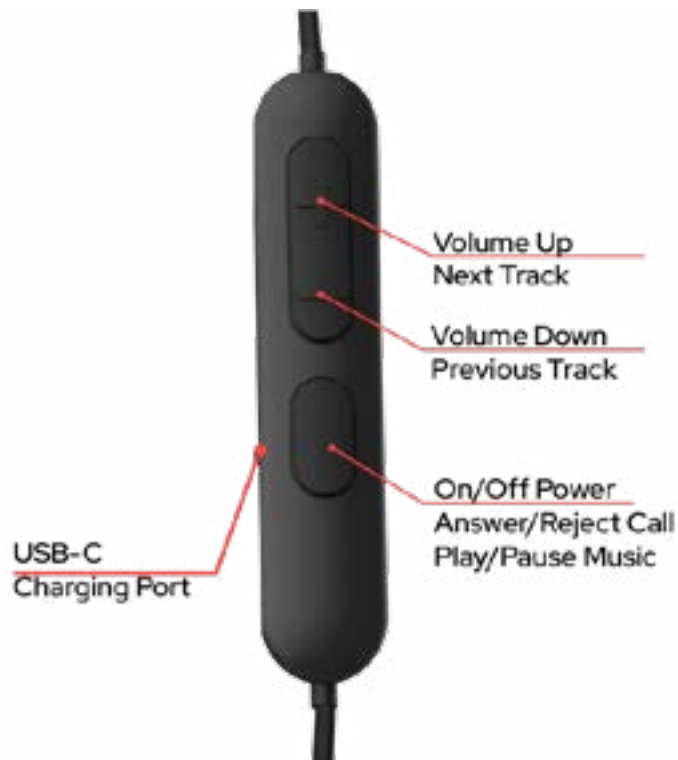

Storage and Operating Conditions	
Storage temperature	-20 °C to +40 °C
Operating temperature	-10 °C to +40 °C
Operating humidity	5%-95% RH

PN	Description	MOQ	Tariff Code	Bar Code	EAN128 Code	EAN14 Code
30203	Verbatim TruSound Pro Neckband Earbuds Black	10	8518300090	023942302032	(02)00023942302032(37)10(91)866 (02)00023942302032(37)40(91)866	20023942302036 50023942302037
30204	Verbatim TruSound Pro Neckband Earbuds Blue	10	8518300090	023942302049	(02)00023942302049(37)10(91)866 (02)00023942302049(37)40(91)866	20023942302043 50023942302044

Logistic Information	
Product Dimensions L x W x H	450 x 134 x 18.1 mm
Product Weight	74 g
Units per Pack	1
Pack Dimensions L x W x H	145 x 32 x 198 without hanger (237 with hanger) mm
Pack Weight	150 g
Units per Inner Carton	10
Inner Carton Dimensions L x W x H	460 x 180 x 155 mm
Inner Carton Weight	1716 g
Units per Outer Carton	40
Outer Carton Dimensions L x W x H	470 x 370 x 340 mm
Outer Cartons Weight	7000 g
Outer Cartons per Layer	6
Layers per Pallet	3
Units per Pallet	720