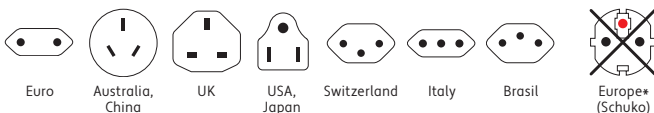

World to CH + IT + BRA USB AC20PD

Country Travel Adapter & Ultra Fast USB A and C PD Charger combined in one

This versatile country adapter with movable pin can be used in every country with Switzerland, Italy or Brazil socket standard. Our SKROSS® Country Travel Adapter World to Switzerland + Italy + Brazil USB AC20PD provides travellers with safe, reliable and easy connections when connecting 2-pole and 3-pole devices, whilst also enabling ultra fast PD charging of two USB devices via USB A and C output at the same time.

Suitable for

Compatibility (Input)

Compatibility (Output)

Packaging (Retail)

Product Category

- Country Travel Adapter: World Input with USB C

Technical Specifications

- Designed in Switzerland
- Suitable for equipment with earthed & unearthed plugs (2- & 3-pole) and USB devices
- Output plugs: Euro, Australia/China, UK, USA/Japan, Switzerland, Italy, Brazil
- Output plugs: Switzerland, Italy, Brazil
- Input voltage: 100 V - 250 V, 50/60 Hz
- Max. load: 10 A
- USB Charger Input: 100 - 240 V~, 50/60 Hz; Max. 25.0 W, Max. 0.5 A
- USB Type-A Output: 5.0 V - 3.0 A (15.0 W), 9.0 V - 2.0 A (18.0 W), 12.0 V - 1.5 A (18.0 W)
- USB Type-C Output: 5.0 V - 3.0 A (15.0 W), 9.0 V - 2.22 A (18.0 W), 12.0 V - 1.67 A (20.0 W)
- USB Type A + Type C: 5.0 V - 3.0 A (15.0 W) shared
- Average active efficiency: 84.6 %
- Efficiency at low load (10 %): 78.9 %
- No-load power consumption: 0.07 W
- Does not convert voltage