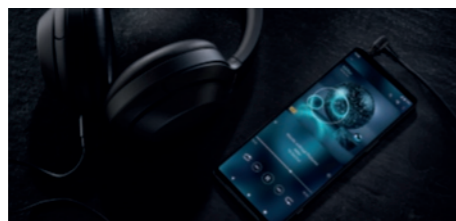

Experience 360 Reality Audio⁷

With 360 Reality Audio, music has never been so immersive and so real. And with the Xperia 1 IV, you can enjoy the experience through wired or wireless headphones or the built-in Full-stage stereo speakers.⁸