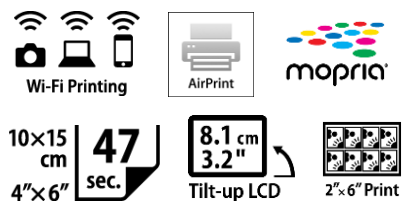

- Fast wireless prints from smart devices thanks to Canon PRINT app plus Mopria™ and Apple AirPrint™ support
- Print vibrant and durable superb-quality prints in less than 1 minute thanks to dye sublimation technology.
- Immortalise and share your memories in creative ways and print ID photos in a wide range of accepted sizes.
- Stylish, ultra compact and portable design ideal for superb photo printing at home or out and about.

Small, elegant and effortlessly portable this Wi-Fi photo printer makes it easy to create unique, high quality and durable prints straight from compatible smart devices, SD cards or cameras – wherever you go.