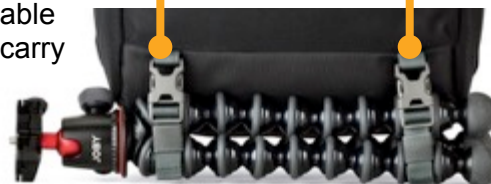

Classic styling in a slim format designed for today's compact camera systems. Flexible interior dividers easily adapt for mirrorless cameras, small drones and hand-held stabilizers. CradleFit™ sleeve for 13 inch laptop.

CradleFit™

AWCover™

Color shown: Black Cordura®

Find out more at lowepro.com

© 2015 DAYMEN CANADA ACQUISITION ULC

Top pocket holds non-camera essentials, sun glasses, headphones

Slat pocket holds small items including, phone, wallet, keys, notepad and pen

Dedicated CradleFit™ compartment suspends & protects 13 inch laptop or tablet

Elastic side pocket holds water bottle

Quick release adjustable straps allows you to carry a tripod effortlessly

Other color: Grey Canvex™