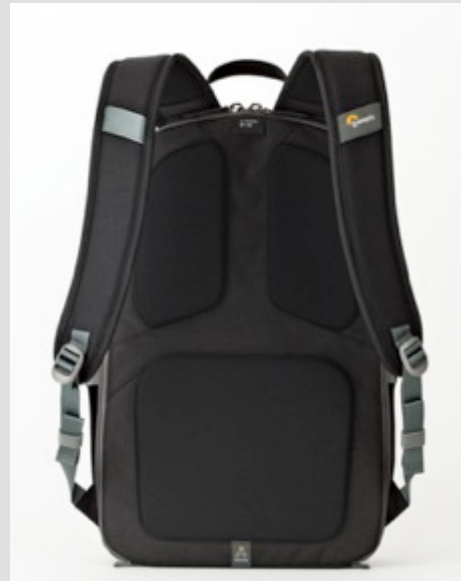

m-TREKKER SERIES

m-Trekker BP150

Robust fabric options: Gray Canvex™, a polyester/cotton blend, delivers protection through a polyurethane coating while Black Cordura® is constructed using high tenacity nylon for exceptional durability.

Secure body-side access and customizable interior holds mirrorless kit and additional gear, such as a DJI Osmo or Mavic Drone.

Back panel provides cushion and comfort with a simple, low-profile design.

All Weather AW™ Cover provides protection from the elements.

CradleFit™

Find out more at lowepro.com

© 2015 DAYMEN CANADA ACQUISITION ULC

Durable fabric story:
Black model in Cordura®
Grey model in Canvex™

Classic
500 Denier
Nylon

Durable
600 Denier
Polyester