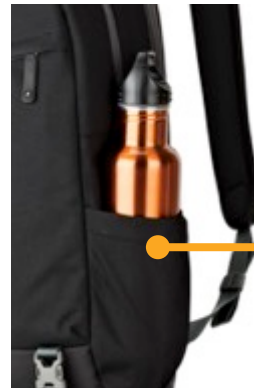

CradleFit™

AWCover™

Color shown: Black Cordura®

Find out more at lowepro.com

© 2015 DAYMEN CANADA ACQUISITION ULC

Top pocket holds non-camera essentials, sun glasses, headphones

Slat pocket holds small items including, phone, wallet, keys, notepad and pen

Dedicated CradleFit™ compartment suspends & protects 13 inch laptop or tablet

Elastic side pocket holds water bottle

Quick release adjustable straps allows you to carry a tripod effortlessly

Other color: Grey Canvex™