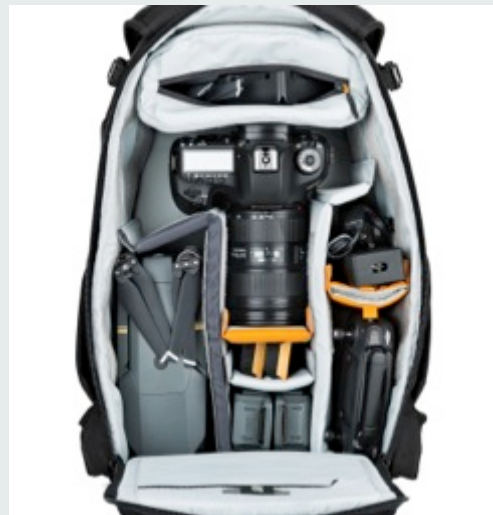

Flipside Series

Flipside 300 AW II

Flipside body-side access allows you to get your gear without putting the bag down. Carries DSLR camera kit.

Or is easily configured for a drone, such as the DJI Mavic.

Removable, padded interior top pocket for cords and chargers.

A built-in All Weather AW Cover™ may be deployed from a pocket at the bottom of the pack for extra protection from rain, snow, dust and sand.

Also available in Mica/Pixel Camo (US and Asia only).

Find out more at lowepro.com

© 2015 DayMen Canada Acquisition ULC