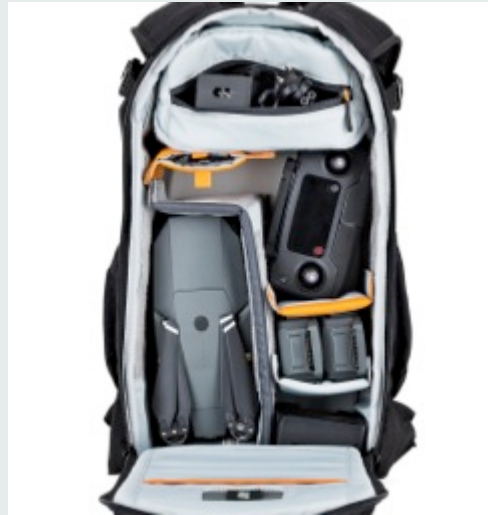

## Flipside 200 AW II

Flipside body-side access allows you to get your gear without putting the bag down. Carries DSLR camera kit.

Or is easily configured for a drone, such as the DJI Mavic.

Removable, padded interior top pocket for cords and chargers.